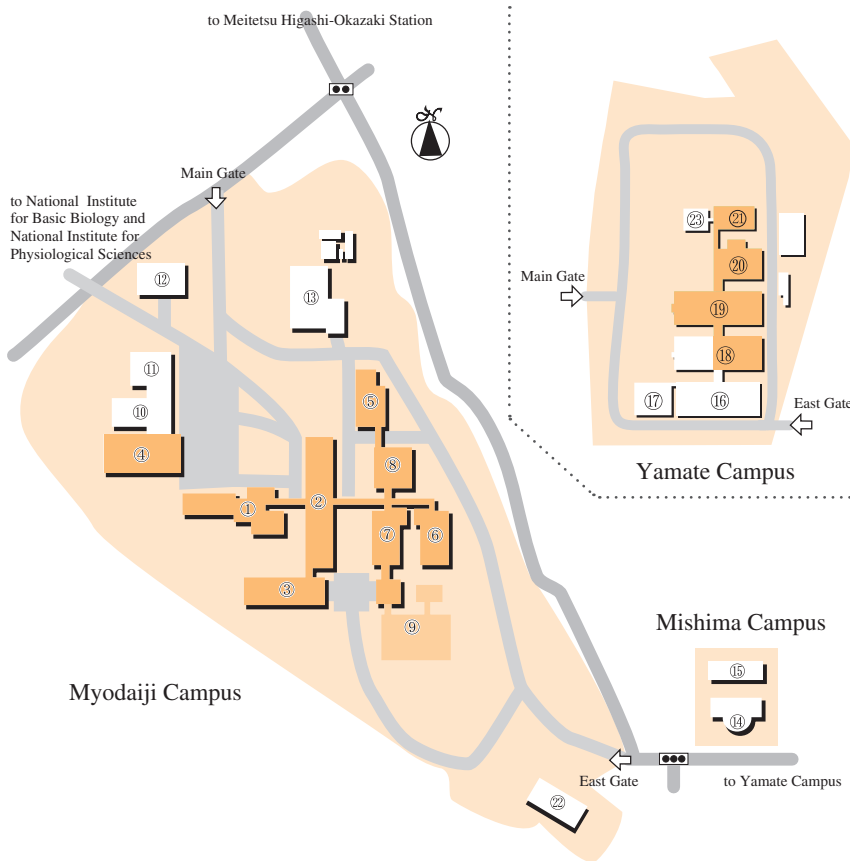

MAPS

1. Main Office Bldg.
2. Main Laboratory Bldg.
3. South Laboratory Bldg.
4. Computer Center Bldg.
5. Joint Research Bldg. A
6. Joint Research Bldg. D
7. Joint Research Bldg. C
8. Joint Research Bldg. B
9. Joint Research Bldg. UVSOR
10. Administration Bureau
11. Library
12. Faculty Club & Coop
13. Electricity Control Station
14. Okazaki Conference Center
15. Mishima Lodge
16. Yamate No.1 Bldg. A
17. Yamate No.1 Bldg. B
18. Yamate No.2 Bldg.
19. Yamate No.3 Bldg.
20. Yamate No.4 Bldg.
21. Yamate No.5 Bldg.
22. Myodaiji Lodge
23. NIBB Center of Interuniversity Bio-Backup Project