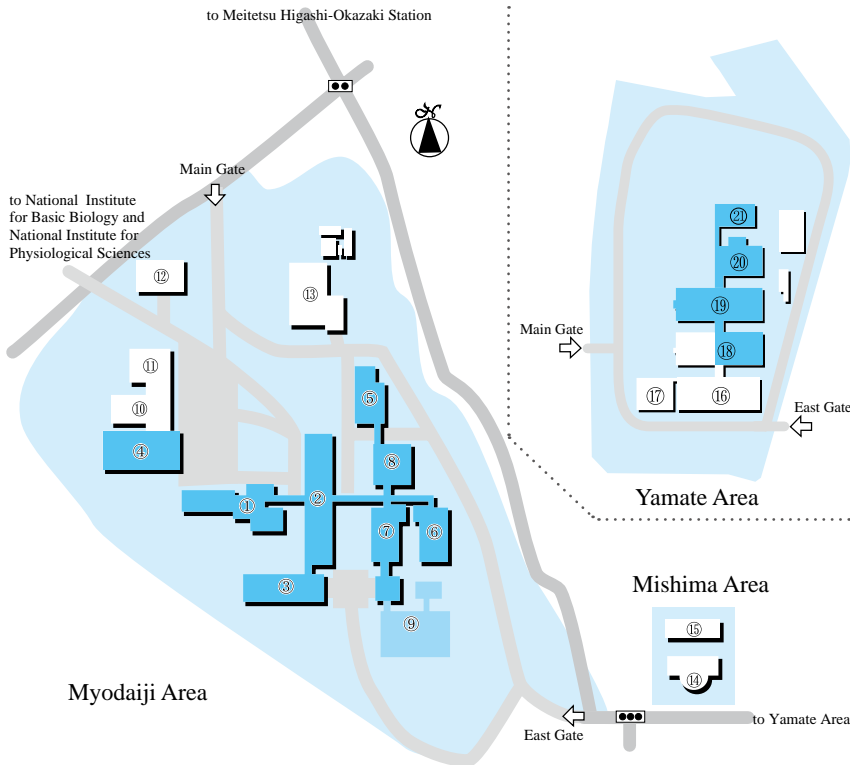

MAPS

1. Research Office Building
2. Main Laboratory Building
3. South Laboratory Building
4. Research Center for Computational Science
5. Low-Temperature Facilities Building
6. Instrument Center
7. Laser Research Center for Molecular Science
8. Equipment Development Center
9. UVSOR Facility
10. Central Administration
11. Library
12. Faculty Club
13. Power Station
14. Okazaki Conference Center
15. Mishima Lodge
16. Yamate Bldg. 1A
17. Yamate Bldg. 1B
18. Yamate Bldg. 2
19. Yamate Bldg. 3
20. Yamate Bldg. 4
21. Yamate Bldg. 5