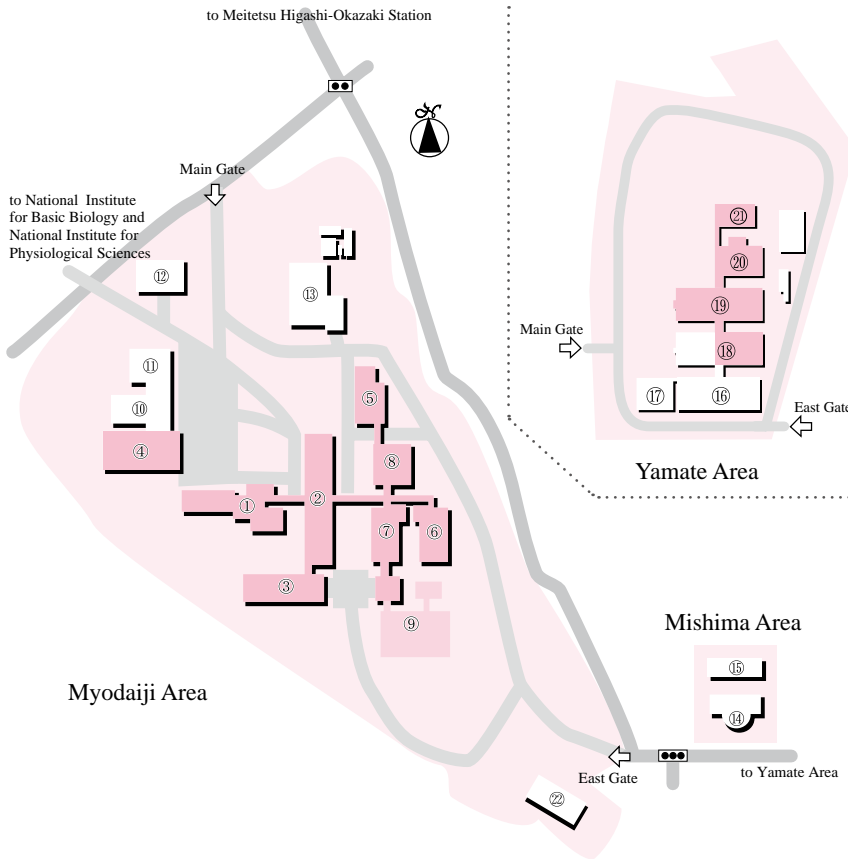

MAPS

1. Research Office Building
2. Main Laboratory Building
3. South Laboratory Building
4. Research Center for Computational Science
5. Low-Temperature Facilities Building
6. Instrument Center
7. Laser Research Center for Molecular Science
8. Equipment Development Center
9. UVSOR Facility
10. Central Administration
11. Library
12. Faculty Club
13. Power Station
14. Okazaki Conference Center
15. Mishima Lodge
16. Yamate Bldg. 1A
17. Yamate Bldg. 1B
18. Yamate Bldg. 2
19. Yamate Bldg. 3
20. Yamate Bldg. 4
21. Yamate Bldg. 5
22. Myodaiji Lodge