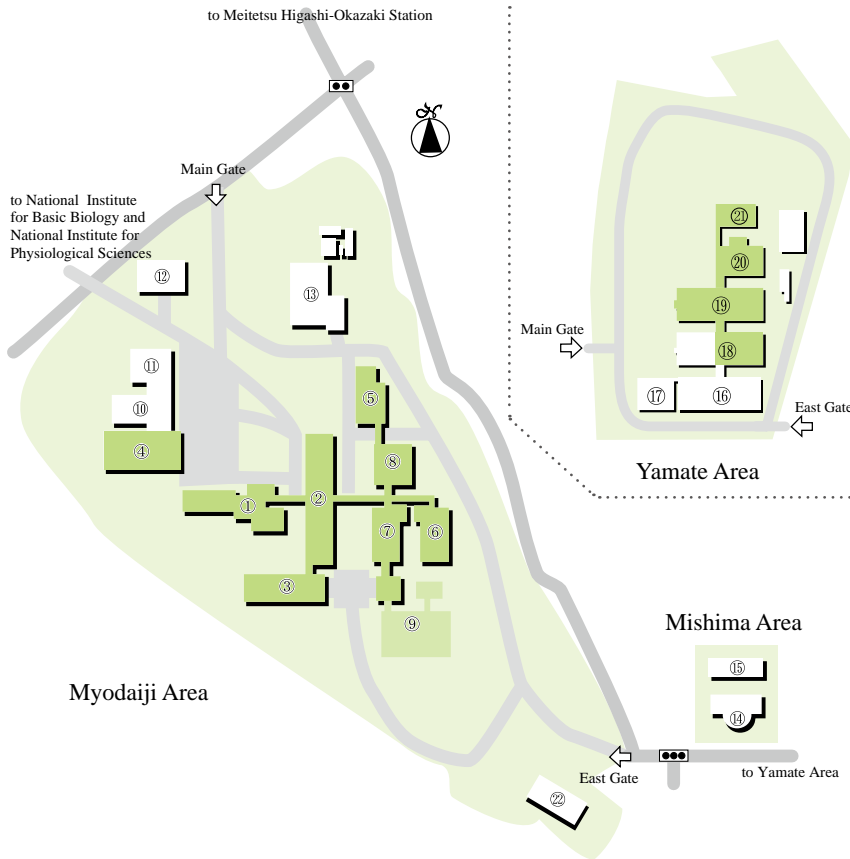

MAPS

1. Research Office Building
2. Main Laboratory Building
3. South Laboratory Building
4. Research Center for Computational Science
5. Low-Temperature Facilities Building
6. Instrument Center
7. Laser Research Center for Molecular Science
8. Equipment Development Center
9. UVSOR Facility
10. Central Administration
11. Library
12. Faculty Club
13. Power Station
14. Okazaki Conference Center
15. Mishima Lodge
16. Yamate Bldg. 1A
17. Yamate Bldg. 1B
18. Yamate Bldg. 2
19. Yamate Bldg. 3
20. Yamate Bldg. 4
21. Yamate Bldg. 5
22. Myodaiji Lodge